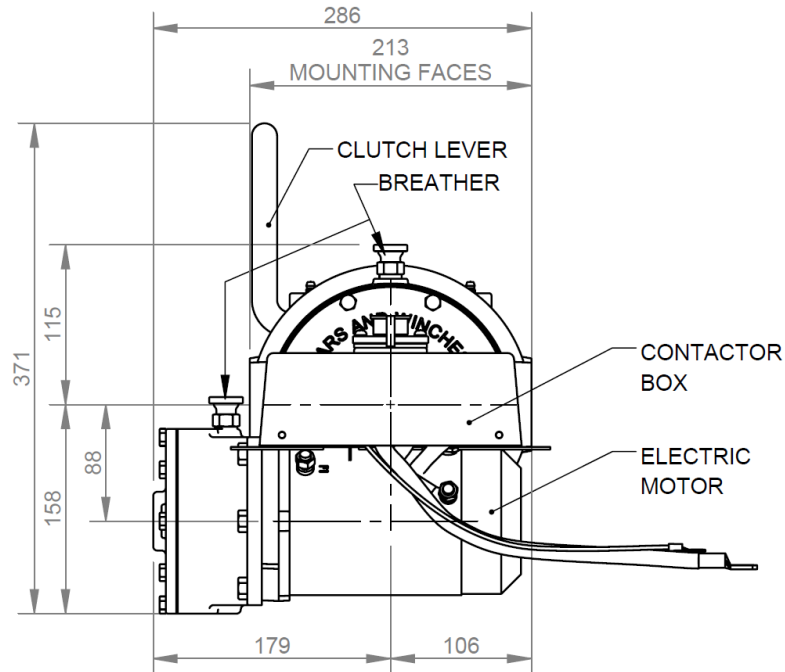

Other Ratios Available: 61.1

Rec. Wire Rope: 30m x Ø10mm

Max. Wire Rope: 51m x Ø10mm (214mm Drum)

Brake Type: Automatic locking worm gear

Above image is our MAG12-R (12,000LB Electric Winch)

Applications:

- Tilt trays, slide backs, and recovery
- Mine sites, logging, tractors, and telecommunications
- Complies with EN14492-1 and suitable for use on Tow Trucks
- 12 or 24 Volt Electric Drive
- Lever operated dog clutch and can be assembled right hand (R) or left hand (L)
- 102mm drum diameter complying with J706 to extend rope life
- Complete with reversing solenoid control pack with plug in hand control
- Winch only option or complete bolt down packages available, including the mounting frame, roller fairlead, rope tensioner, various lengths of wire and synthetic rope available, connector and hook to suit
- Optional wireless remote control
- Custom designs available to suit your requirements

Performance

Voltage	12 Volt		24 Volt	
Bare Drum (Layer 1)				
Line Pull	No Load	55.0 kN	No Load	55.0 kN
Line Speed	3.9 m/min	1.2 m/min	4.1 m/min	1.4 m/min
Current	50 Amps	320 Amps	30 Amps	220 Amps
Full Drum (Layer 5)				
Line Pull	No Load	37.2 kN	No Load	37.2 kN
Line Speed	5.8 m/min	1.8 m/min	6.1 m/min	2.1 m/min
Current	50 Amps	320 Amps	30 Amps	220 Amps

MAG12 DIMENSIONS

Available Drum Lengths 214mm or 291mm

Disclaimer: Product Dimensions are subject to change without prior notice, due to technological progress.

Phone: 07 3875 1568

Email: admin@winch.com.au Website: www.winch.com.au