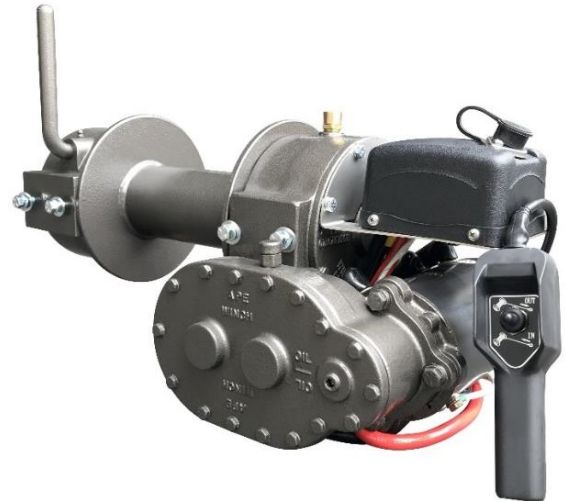

MAG12 – 12V OR 24 VOLT ELECTRIC WINCH

Here in Brisbane, we manufacture these compact, versatile and heavy-duty winches.

Specifications:

Capacity: 55.0 kN (8,000LB)

Weight: 45kg (without rope)

Standard Ratio: 470:1

Other Ratios Available: 61.1

Rec. Wire Rope: 30m x Ø10mm

Max. Wire Rope: 51m x Ø10mm (214mm Drum)

Brake Type: Automatic locking worm gear

Above image is our MAG12-R (12,000LB Electric Winch)

Applications:

- Tilt trays, slide backs, and recovery
- Mine sites, logging, tractors, and telecommunications
- Complies with EN14492-1 and suitable for use on Tow Trucks
- 12 or 24 Volt Electric Drive
- Lever operated dog clutch and can be assembled right hand (R) or left hand (L)
- 102mm drum diameter complying with J706 to extend rope life
- Complete with reversing solenoid control pack with plug in hand control
- Winch only option or complete bolt down packages available, including the mounting frame, roller fairlead, rope tensioner, various lengths of wire and synthetic rope available, connector and hook to suit
- Optional wireless remote control
- Custom designs available to suit your requirements

Performance

Voltage	12 Volt		24 Volt	
Bare Drum (Layer 1)				
Line Pull	No Load	55.0 kN	No Load	55.0 kN
Line Speed	3.9 m/min	1.2 m/min	4.1 m/min	1.4 m/min
Current	50 Amps	320 Amps	30 Amps	220 Amps
Full Drum (Layer 5)				
Line Pull	No Load	37.2 kN	No Load	37.2 kN
Line Speed	5.8 m/min	1.8 m/min	6.1 m/min	2.1 m/min
Current	50 Amps	320 Amps	30 Amps	220 Amps