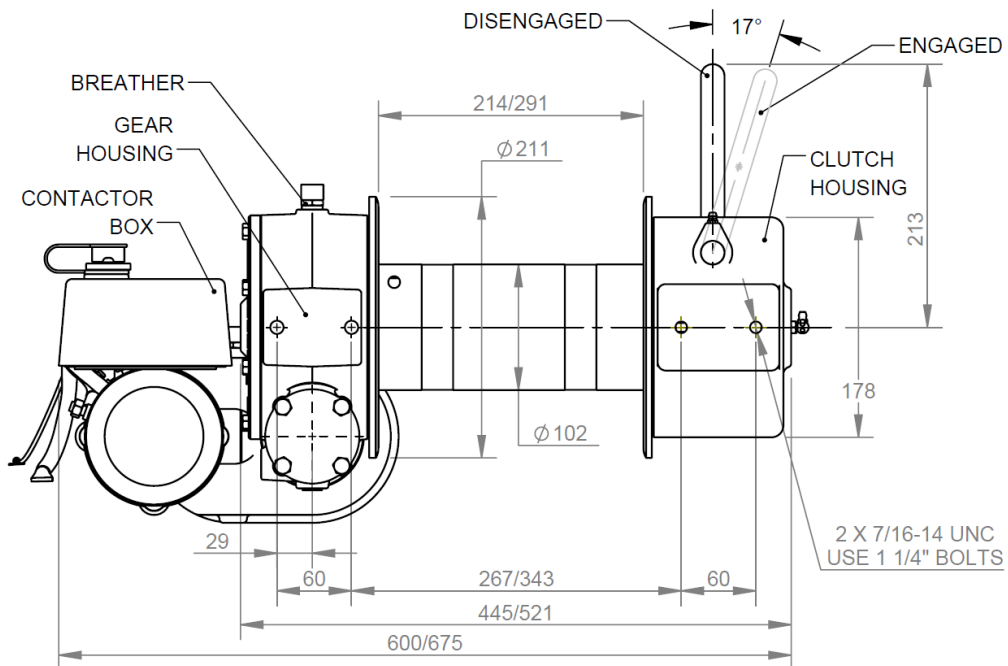

Other Ratios Available: 61.1

Rec. Wire Rope: 30m x Ø10mm

Max. Wire Rope: 51m x Ø10mm (214mm Drum)

Brake Type: Automatic locking worm gear

Above image is our MAG12-R (12,000LB Electric Winch)

Applications:

- Tilt trays, slide backs, and recovery
- Mine sites, logging, tractors, and telecommunications
- Complies with EN14492-1 and suitable for use on Tow Trucks
- 12 or 24 Volt Electric Drive
- Lever operated dog clutch and can be assembled right hand (R) or left hand (L)
- 102mm drum diameter complying with J706 to extend rope life
- Complete with reversing solenoid control pack with plug in hand control
- Winch only option or complete bolt down packages available, including the mounting frame, roller fairlead, rope tensioner, various lengths of wire and synthetic rope available, connector and hook to suit
- Optional wireless remote control
- Custom designs available to suit your requirements

**Original Thomas Winch Manufacturer Established 1968,
Proudly Australian and Family Owned**

Phone: 07 3875 1568

Email: admin@winch.com.au **Website:** www.winch.com.au

Address: 2 Coin Street Moorooka Qld 4105 **Postal:** PO Box 206 Acacia Ridge Qld 4110

MAG12 DIMENSIONS

Available Drum Lengths 214mm or 291mm

Disclaimer: Product Dimensions are subject to change without prior notice, due to technological progress.

Phone: 07 3875 1568

Email: admin@winch.com.au Website: www.winch.com.au